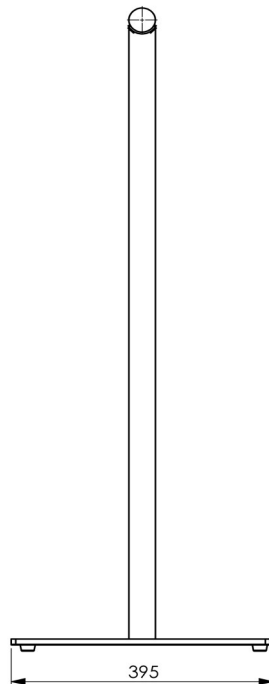

Model: "PRIMA" portable dance barre

Technical Details

Dimensions:

- Height 960 mm
- Diameter of the upright 40 mm
- Diameter of wooden bar 40 mm
- Base (length x width x thickness) 395 x 320 x 10 mm

Features:

- Total weight
 - with 1.5 metre bars 17.5 kg
 - with 2 metre bars 18 kg
- Material: upright and base out of steel
- Finishing: epoxy coated silver

One wooden bar of 1.5 or 2 m included.