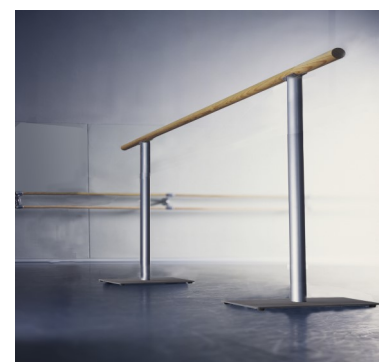

Model: "PRIMA" portable dance barre

Technical Details

Dimensions:

- Height 960 mm
- Diameter of the upright 40 mm
- Diameter of wooden bar 40 mm
- Base (length x width x thickness) 395 x 320 x 10 mm

Features:

- Total weight
 - with 1.5 metre bars 17.5 kg
 - with 2 metre bars 18 kg
- Material: upright and base out of steel
- Finishing: epoxy coated silver

One wooden bar of 1.5 or 2 m included.