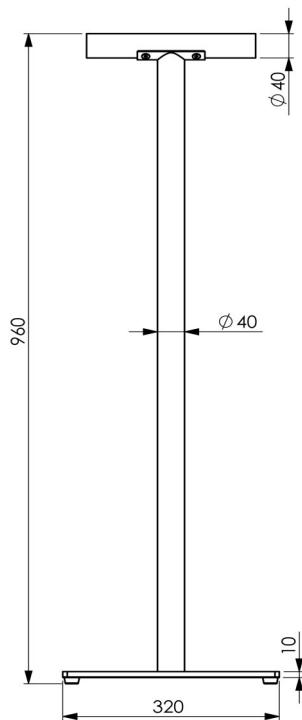

Model: "PRIMA" portable dance barre

Technical Details

Dimensions:

- Height 960 mm
- Diameter of the upright 40 mm
- Diameter of wooden bar 40 mm
- Base (length x width x thickness) 395 x 320 x 10 mm

Features:

- Total weight
 - with 1.5 metre bars 17.5 kg
 - with 2 metre bars 18 kg
- Material: upright and base out of steel
- Finishing: epoxy coated silver

One wooden bar of 1.5 or 2 m included.