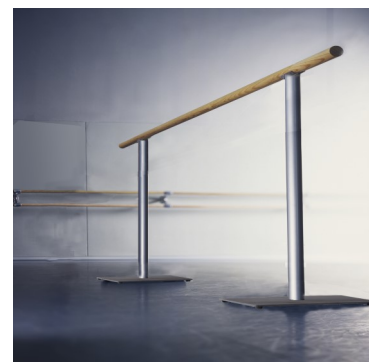

Product code: 30591224 (1 metre)  
 Product code: 30591322 (1.5 metre)  
 Product code: 30591321 (2 metre)

Model "PRIMA"

Technical Details

Dimensions:

- Height 960 mm
- Diameter of the upright 40 mm
- Diameter of wooden bar 40 mm
- Base (length x width x thickness) 395 x 320 x 6 mm

Features:

- Total weight
  - with 1 metre bar 17 kg
  - with 1.5 metre bar 17.5 kg
  - with 2 metre bar 18 kg
- Material: upright and base out of steel
- Finishing: epoxy coated silver

One wooden bar of 1, 1.5 or 2 m included.