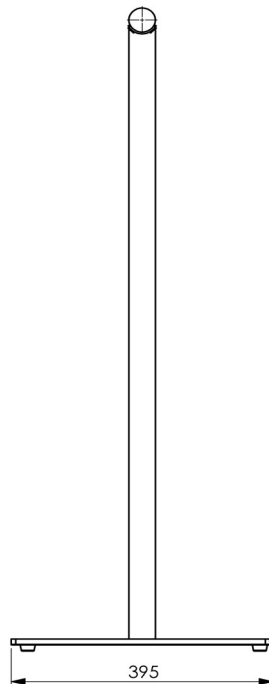

Product code: 30591224 (1 metre)  
 Product code: 30591322 (1.5 metre)  
 Product code: 30591321 (2 metre)

Model "PRIMA"

Technical Details

Dimensions:

- Height 960 mm
- Diameter of the upright 40 mm
- Diameter of wooden bar 40 mm
- Base (length x width x thickness) 395 x 320 x 6 mm

Features:

- Total weight
  - with 1 metre bar 17 kg
  - with 1.5 metre bar 17.5 kg
  - with 2 metre bar 18 kg
- Material: upright and base out of steel
- Finishing: epoxy coated silver

One wooden bar of 1, 1.5 or 2 m included.