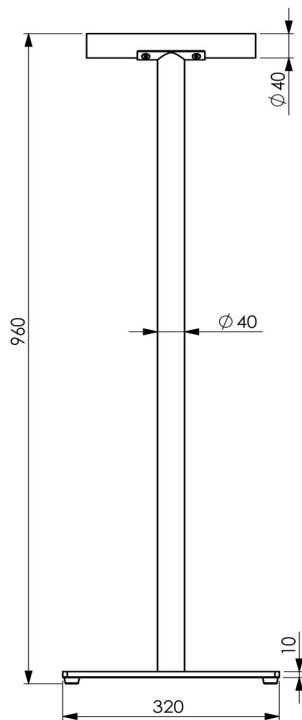

Product code: 30591224 (1 metre)  
 Product code: 30591322 (1.5 metre)  
 Product code: 30591321 (2 metre)

Model "PRIMA"

Technical Details

Dimensions:

- Height 960 mm
- Diameter of the upright 40 mm
- Diameter of wooden bar 40 mm
- Base (length x width x thickness) 395 x 320 x 6 mm

Features:

- Total weight
  - with 1 metre bar 17 kg
  - with 1.5 metre bar 17.5 kg
  - with 2 metre bar 18 kg
- Material: upright and base out of steel
- Finishing: epoxy coated silver

One wooden bar of 1, 1.5 or 2 m included.